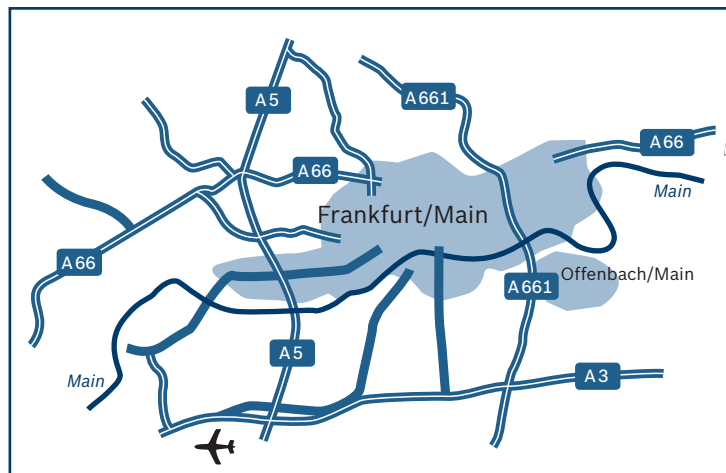

Standort **Frankfurt**

By car

Robert Bosch Venture Capital GmbH

Barckhausstrasse 10
60325 Frankfurt am Main
Deutschland

Telephone +49 69 719-160915
Telefax +49 69 719-160911

Frankfurt am Main