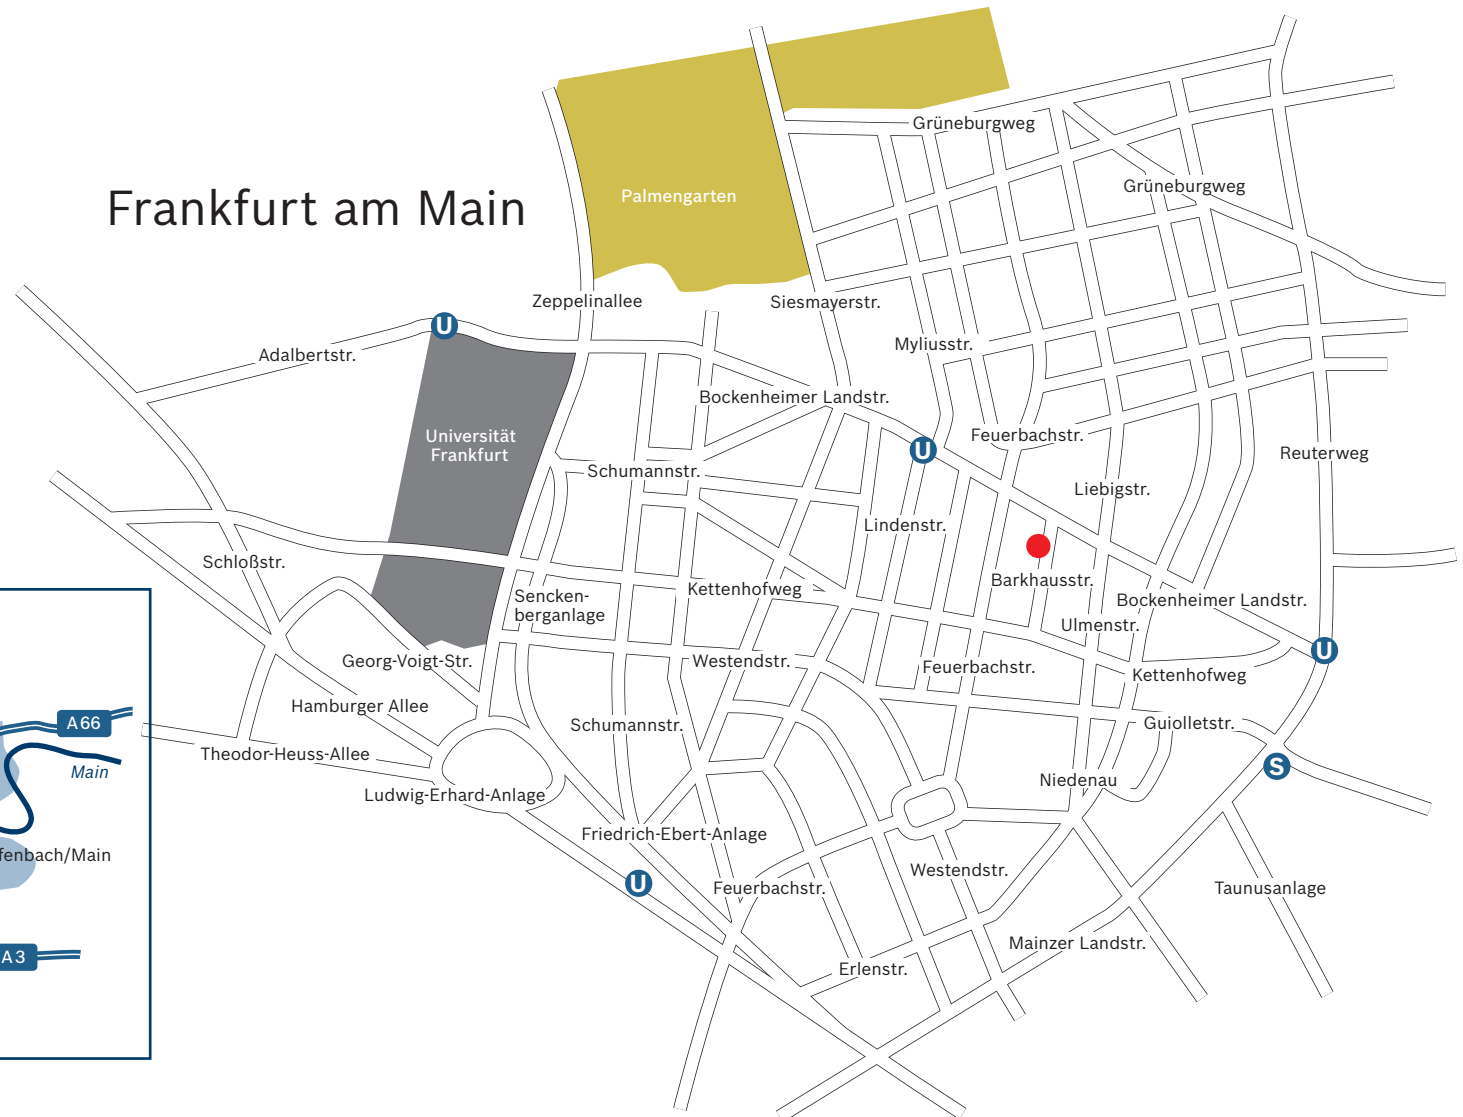

Standort **Frankfurt**

By car

Robert Bosch Venture Capital GmbH

Barckhausstrasse 10
60325 Frankfurt am Main
Deutschland

Telephone +49 69 719-160915
Telefax +49 69 719-160911

Frankfurt am Main